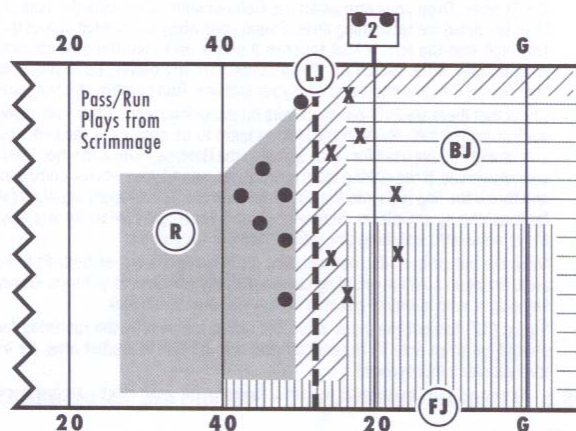

Flag Football Official's Schedule

WEEK # 2

SUNDAY, OCTOBER 25 - THURSDAY OCTOBER 29

Intramural Sports Contact Information:

Nick Prante - 335-5753 nprante@wsu.edu;
Smith Office - 335-6639 or 335-8576;
Valley Road - 335-1850

OFFICIALS NOTES:

- Mandatory Officials Pre-Playoff Meeting: Monday, November 2 or Tuesday, November 3 at 4:00pm in Smith Gym 111. If you cannot attend one of these two meetings, you must contact me to set up a time for a makeup meeting before 4:00pm on Monday. Any official not attending a Pre-Playoff Meeting will not be scheduled for playoffs.
- Trust the other Officials: Allow your fellow officials to blow their whistle when the ball becomes dead in their area. Watch your area, not the ball.
- General Positioning for 2-man and 4-man:

SUNDAY, NOVEMBER 1

	POSITION	VR #1	VR #2	VR #3	VR #5	ROG. #1	ROG. #2	ROG. #3	MS
4:00	Referee: Back: Line: Alternate:	Dalton Mohamed Conley Schwartz	Giessler Brown, Carl Crnic	Matthysse Graham Roka	Peritore Conklin Alwine				
5:00	Referee: Back: Line: Alternate:	Dalton Mohamed Conley	Giessler Morley Crnic	Matthysse Graham Roka	Peritore Conklin Alwine				Grimm Flack Gill Hough
6:00	Referee: Back: Line:	Dalton Mohamed Cloyd	Faga'atau Brown, Carl Crnic	Matthysse Graham Taylor	Peritore Morley Alwine				Grimm Flack Gill
7:00	Referee: Back: Line: Alternate:	Dalton Mohamed Cloyd	Faga'atau Brown, Carl Crnic	Matthysse Graham Taylor	Peritore Morley Alwine	Magrath Cadogan Bragg Knudsen	Phaxayseng Cornwall Kinney	Maupin Costello Pease	Grimm Flack Gill
8:00	Referee: Back: Line:					Magrath Cadogan Bragg	Phaxayseng Cornwall Kinney	Maupin Costello Pease	Boice White Maguire
9:00	Referee: Back: Line:					Magrath Cadogan Bragg	Phaxayseng Cornwall Kinney	Maupin Costello Pease	Boice White Maguire
10:00	Referee: Back: Line:								Boice White Maguire