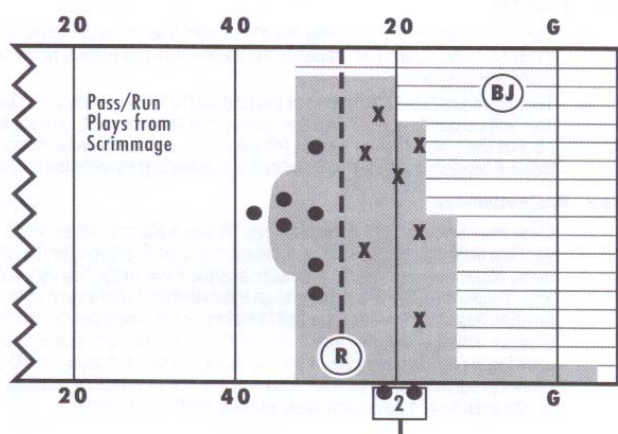

OFFICIALS NOTES:

- Mandatory Officials Pre-Playoff Meeting: Monday, November 2 or Tuesday, November 3 at 4:00pm in Smith Gym 111. If you cannot attend one of these two meetings, you must contact me to set up a time for a makeup meeting before 4:00pm on Monday. Any official not attending a Pre-Playoff Meeting will not be scheduled for playoffs.
- Trust the other Officials: Allow your fellow officials to blow their whistle when the ball becomes dead in their area. Watch your area, not the ball.
- General Positioning for 2-man and 4-man: